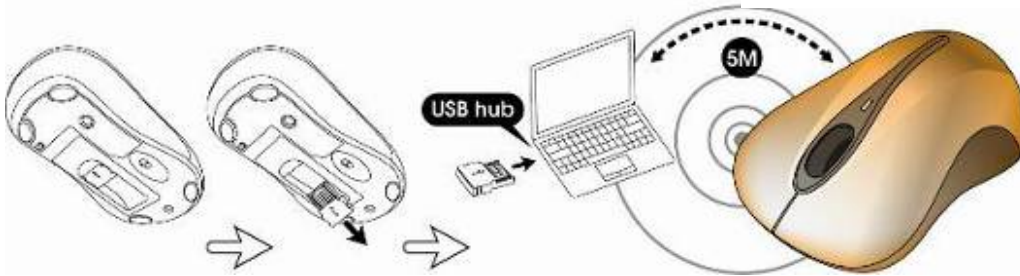

accu-mouse

亟馳 2.4GHz 1200 dpi 無線雷射滑鼠

Features:

- Power saving modes
- LED indicator indicates power low
- Wireless freedom for 5M operation
- Snap-in mini USB dongle, don't need to remove the dongle when carry the notebook
- Perfect shape and size for comfortable, fast, and precise tracking
- 1200 dpi for responsive, smooth cursor control.

Specifications

2.4G Hz 1200dpi Laser

Mini USB dongle receiver

LED Indicator indicates power low

Power Saving Modes

5M Operational Distance

PC & Mac Compatible

3-Button Mouse

Package information:

Model	EAN	UPC
C-PM01-W2 white	4897025460461	845024000458
C-PM01-S9 Silver	4897025460454	845024000441

Color box: 16 x 23 x 4cm Box weight: 70g

Carton: 20/pack 40.2 x 35.4 x 23.5cm